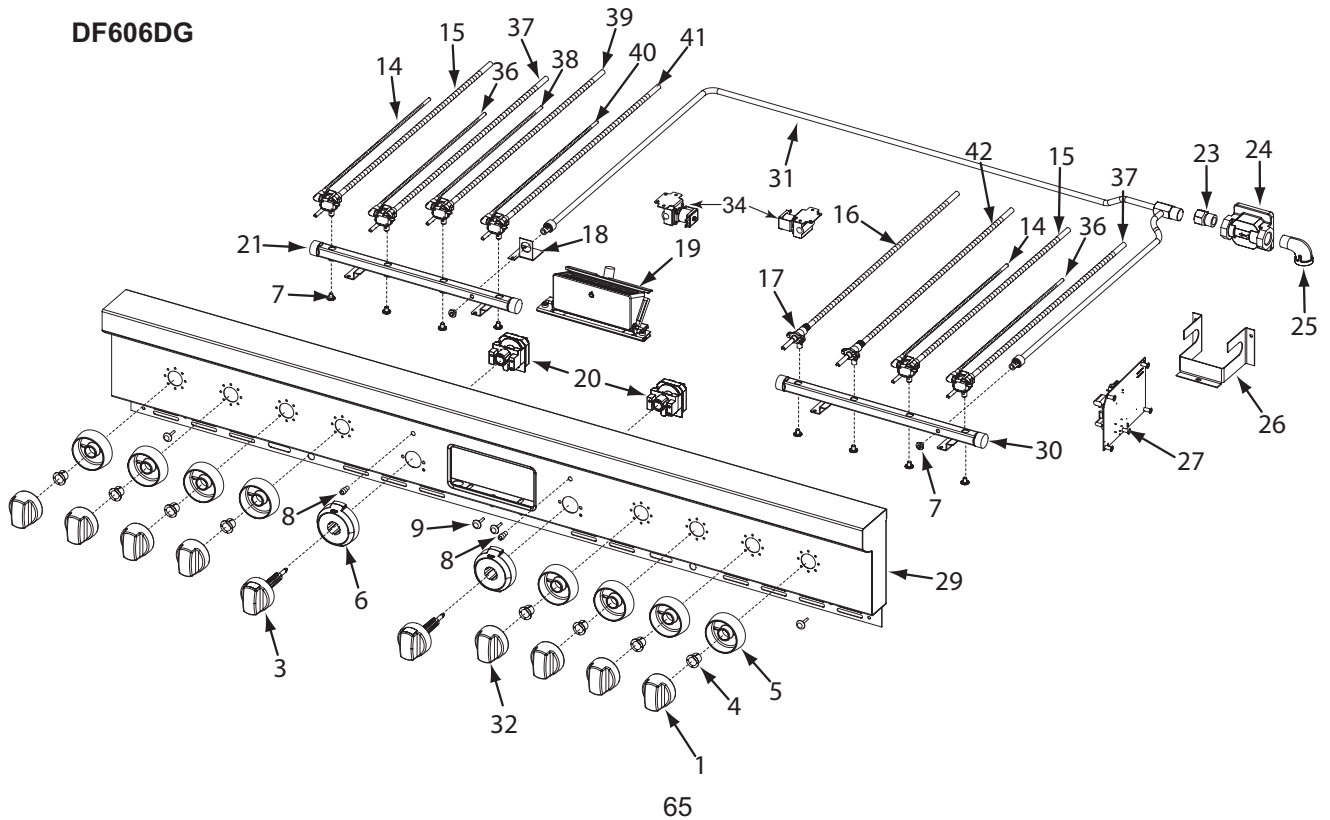

Parts List with Exploded Views **Dual Fuel-3 Series** **WOLF®**

60" Dual Fuel Range Manifold Parts List (2 of 3)

<u>Ref #</u>	<u>Part #</u>	<u>Description</u>
1	802107	Burner Knob, Red
	804141	Burner Knob, Black
2	802112	Griddle Knob, Red
	804142	Griddle Knob, Black
3	802238	Oven Selector Knob, Red
	802239	Oven Selector Knob, Black
4	804137	Knob Insert, Nylon
5	804639	Burner Knob, Bezel, Platinum
	802082	Burner Knob, Bezel, Chrome
	804637	Burner Knob, Bezel, Brass
6	804642	Function Selector Bezel, Platinum
	802081	Function Selector Bezel 30/36, Crm
	804640	Function Selector Bezel 30/36, Brass
7	802439	Manifold Screw
8	804067	Indicator Light, 2V LED
9	805293	Bumper, Door, Df
10	804068	Indicator Light, Griddle 120V LED
11	804044	Bullnose Weldment, DF606CG
12	804323	Gas Manifold, 4 valve, 60DF
13	802018	Burner Valve, Df - Ng
	802400	Burner Valve, Df - LP
	804349	Valve, 9.2k Burner, Df Ng
	804356	Valve, 9.2k Burner, Df LP
	807141	Valve Switch
14	803177	Flex Tubing Service Kit, 3/16"x23"
15	803176	Flex Tubing Service Kit, 1/4"x24"
16	803176	Flex Tubing Service Kit, 1/4"x24"
17	802199	Valve, Char-Fr Top DF
18	804310	Bracket, Manifold Support
19	806828	ECH Assembly, Double
20	802240	Selector Switch
21	804323	Gas Manifold, 4 valve, 60DF
22	805287	Gas Line, DF604CF
23	804149	Adapter, .50 X .50 Pipe
24	801097	Regulator, Gas Valve
25	804150	Street Elbow, .50 Black Pipe
26	802475	Regulator Box, Bottom
27	802095	Direct Spark Ignition Board DSI
28	805787	Thermostat, Griddle, DF
29	804042	Bull Nose Weldment, DF604GF
30	805270	Gas Manifold, DF606DG
31	805287	Gas Line, DF606DG
32	802111	Charbroiler, Front Knob, Red
	804143	Charbroiler, Front Knob, Black
33	804330	Gas Manifold, Char-Griddle, 60DF
34	802089	Solenoid, Single
35	802200	Valve, Griddle Shut Off
36	803180	Flex Tubing Service Kit, 3/16"x12"
37	803178	Flex Tubing Service Kit, 1/4"x12"
38	803177	Flex Tubing Service Kit, 3/16"x23"
39	803176	Flex Tubing Service Kit, 1/4"x24"
40	803180	Flex Tubing Service Kit, 3/16"x12"
41	803178	Flex Tubing Service Kit, 1/4"x12"
42	803176	Flex Tubing Service Kit, 1/4"x24"

Not Shown

804071	Wire Harness, Pod To Knob Df
713810	Switch, Valve Ignition - FT, Char
719377	Fitting, Straight 3/8" (Solenoid)

WOLF® Dual Fuel-3 Series Parts List with Exploded Views

60" Dual Fuel Range Manifold Exploded View (2 of 3)