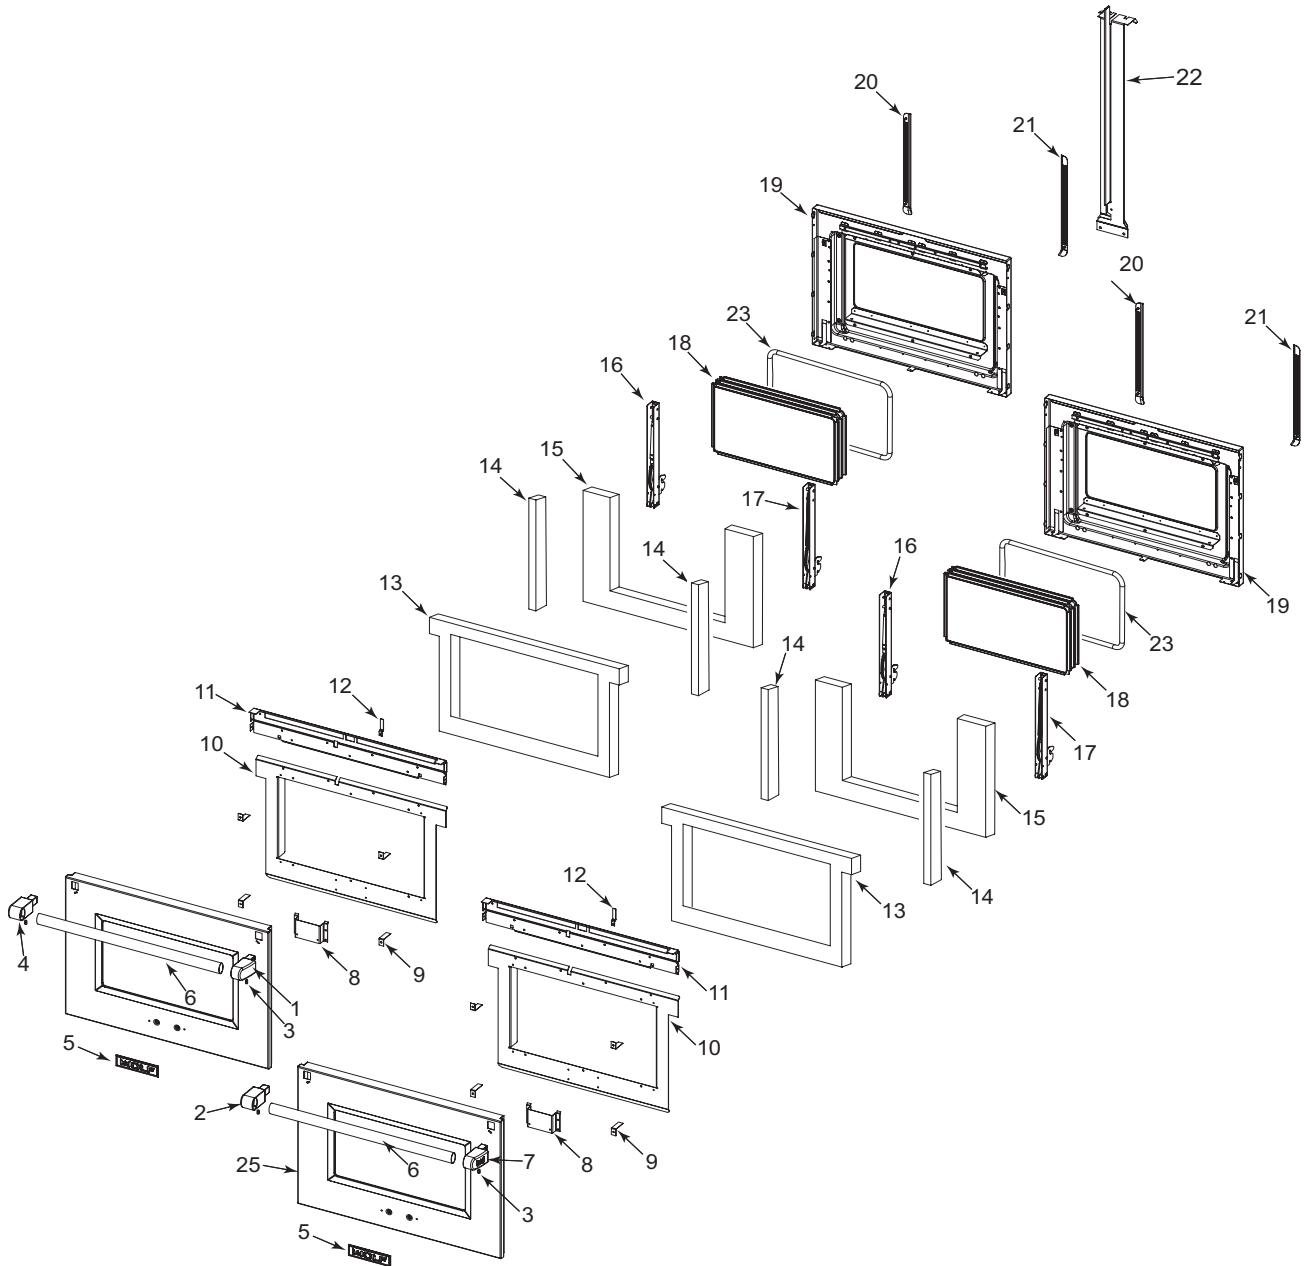

Parts List with Exploded Views **Dual Fuel-3 Series** **WOLF**®

60" Dual Fuel Range Door Parts List

NOTE: 802273 Logo (Ref #5) will need to be ordered when ordering door parts requiring disassembly of 30" doors

<u>Ref #</u>	<u>Part #</u>	<u>Description</u>
1	802228	Handle End Cap, Inner Left
2	802227	Handle End Cap, Inner Right
3	804396	8-32x .375 Set Screw
4	802062	Handle End Cap, Left
5	802273	Dual Fuel Logo
6	802063	Handle Bar, 30df
7	802061	Handle End Cap, Right
8	802429	Reinforcement Bracket, Door
9	804361	Bracket, Glass Pack Retainer
10	802044	Door Baffle, 30df
11	802244	Bracket, Door Liner, 30df
12	802330	Striker Plate, Door
13	804077	Insulation, Outer Door, 30df
14	804089	Insulation, side Hinge, 30df
15	804087	Insulation, Inner Door, 30df
16	802150	Hinge, Hydraulic
17	802149	Hinge, Spring
18	802395	Large Glass Packet Assy.
19	806924	Weldment, Door Liner 30"/48"
20	800523	Left Door Rack Guide Assy 30"
21	800522	Right Door Rack Guide Assy 30"
22	806812	Door Spacer Assy., - DF60
23	802274	Door Skin, 30DF

NOTE: 30" Door Assy - Special Order Only. Call Factory Parts or Customer Service

Not Shown

803273 Pin, Pilot

WOLF® Dual Fuel-3 Series Parts List with Exploded Views

60" Dual Fuel Range Door Exploded View