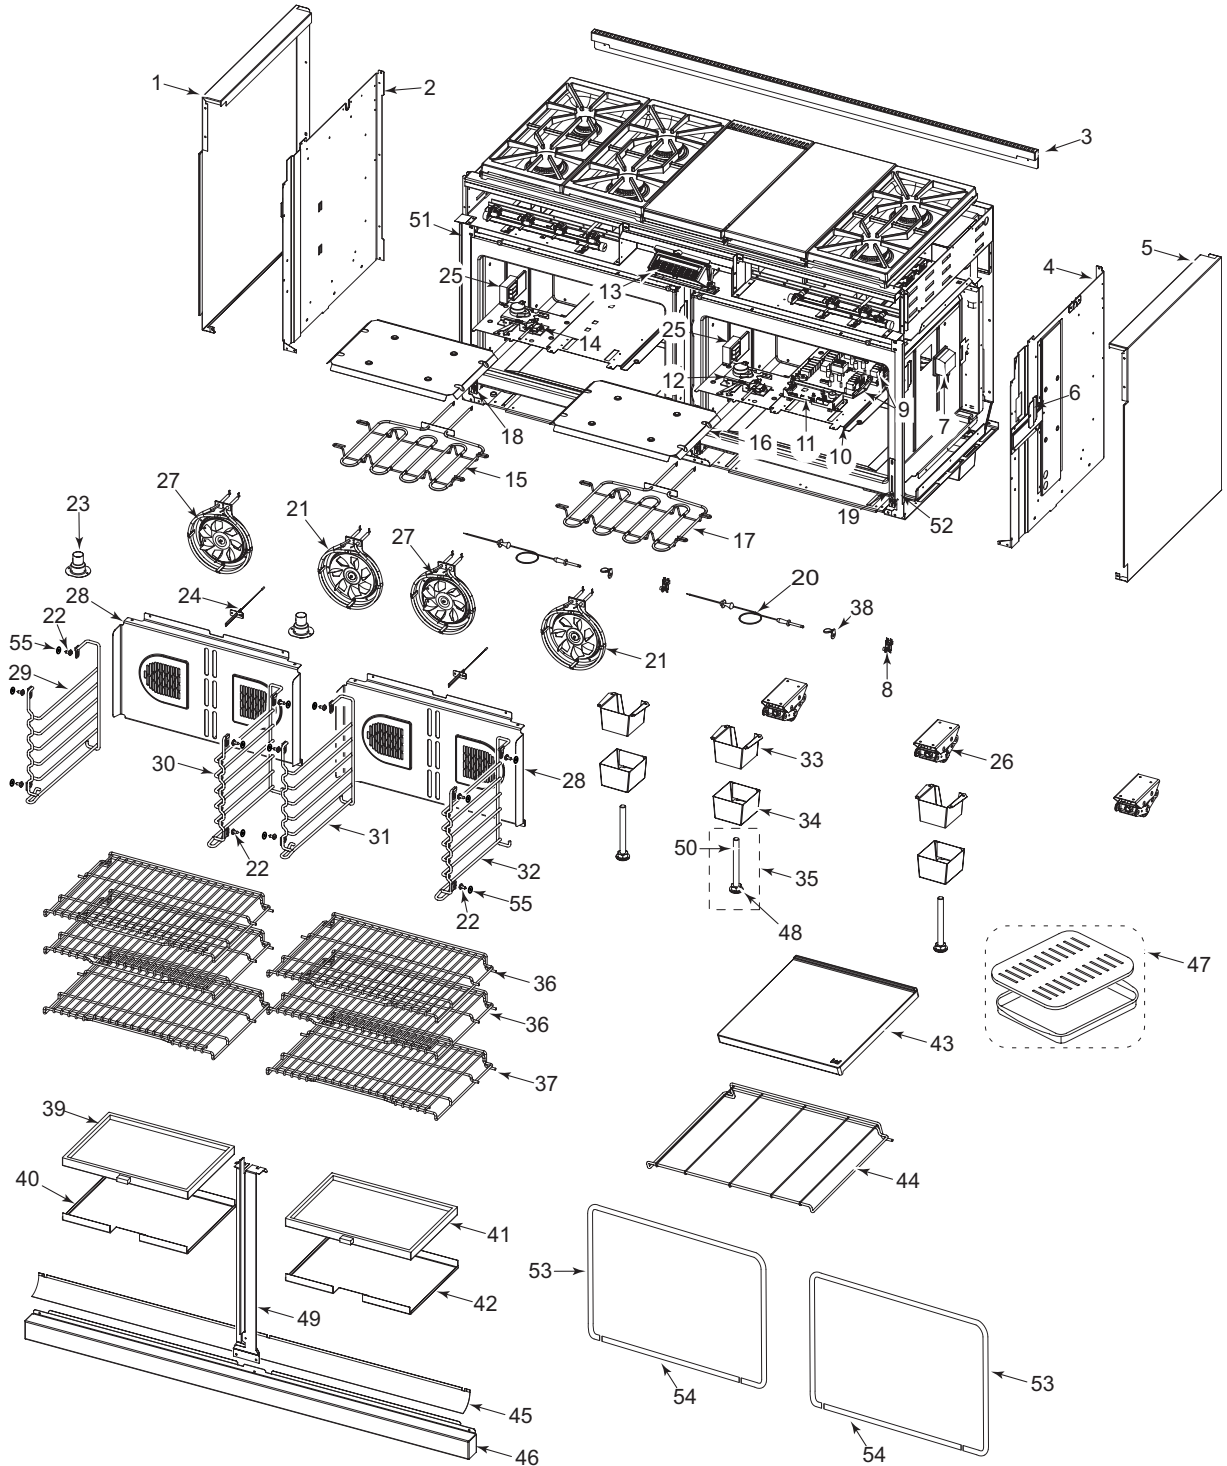

Parts List with Exploded Views **Dual Fuel-3 Series** **WOLF®**

60" Dual Fuel Range Cavity and Side Parts List

<u>Ref #</u>	<u>Part #</u>	<u>Description</u>
1	802424	Outer Side Panel-Left,
2	802073	Inner Side, Left
3	802465	Island Trim
4	802074	Inner Side, Right
5	802425	Outer Side Panel-Right,
6	802035	Cover Meat Probe Access
7	800307	Light, Oven
8	800942	Switch, Probe
9	807052	Power Relay Board
10	802097	Plate, Control Board
11	807051	Control Board
12	802257	Door Latch, Motorized
13	806828	ECH Assembly, Double
14	802257	Door Latch, Motorized
15	801120	Element, Broil 30"
16	801122	Pan, Broiler Element
17	801120	Element, Broil 30"
18	805795	Retainer, Hinge, DF
19	805795	Retainer, Hinge, DF
20	800529	Meat Probe
21	800701	Convection Fan Assy Cw
22	806523	Screw, Shoulder, 8-18
23	802324	Catalyst, Smoke Extended
24	800306	Sensor, Temperature
25	800950	Transformer
26	802157	Caster, Leveling Assembly
27	800699	Convection Fan Assy Ccw
28	802898	Convection Baffle Assembly
29	806519	Guide, Rack Lt, DF
30	806520	Guide, Rack Rt, DF
31	806519	Guide, Rack Lt, DF
32	806520	Guide, Rack Rt, DF
33	802321	Leveling Leg, Cosmetic Upper
34	802309	Front Leg Weldment, Lower
35	802396	Front Leg Bolt Assy
36	804338	Rack, Oven Flat,
37	804339	Rack, Oven Bent,
38	800943	Cover, Probe Switch
39	804152	Element, Bake 2200 Watt
40	804302	Bake Pan Assy, Large
41	804152	Element, Bake 2200 Watt
42	804302	Bake Pan Assy, Large
43	803859	Stone, Pizza
44	800735	Rack, Pizza Stone
45	804135	Skirt Shield
46	802436	Skirt, 60DF
47	804712	Accessory Broiler Pan 30"
48	806064	Leg Bolt Pad, Front
49	806812	Door Spacer Assy., - DF60
50	806063	Leg Bolt, Front
51	804807	Oven Trim, Rt 30-60 DF
52	802462	Oven Trim, Lt 30-60 DF
53	806929	Gasket, Cavity 30
54	806933	Gasket Short, Cavity 30df
55	805780	Mica Washer w/o Adhesive

Not Shown

804070	Wire Harness 48/60 Oc-Pod, Df	805242	Caster, Skirt Assy-Right 3.25
804071	Wire Harness, Pod To Knob Df	805243	Caster, Skirt Assy-Left 3.25
802328	Wire Harness, Meat Probe Df	805244	Caster, Skirt Assy-Right 3.75
804685	Spacer, 0.5" Hinge Pocket	805245	Caster, Skirt Assy-Left 3.75
801554	Hard Fiber Flat Washer, Black	805246	Caster, Skirt Assy-Right 4.25
802420	Hinge, Adjustable	805247	Caster, Skirt Assy-Left 4.25
801949	Pizza Peel	805248	Caster, Skirt Assy-Right 4.75
803816	Lamp Bulb	805249	Caster, Skirt Assy-Left 4.75
805732	Shoulder Screw (Bull Nose)	803379	8-18x1/2" Screw, Retainer Clip
801554	Hard Fiber Flat Washer	807438	Shield, Control Board - DF

WOLF® Dual Fuel-3 Series Parts List with Exploded Views

60" Dual Fuel Range Cavity and Side Exploded View