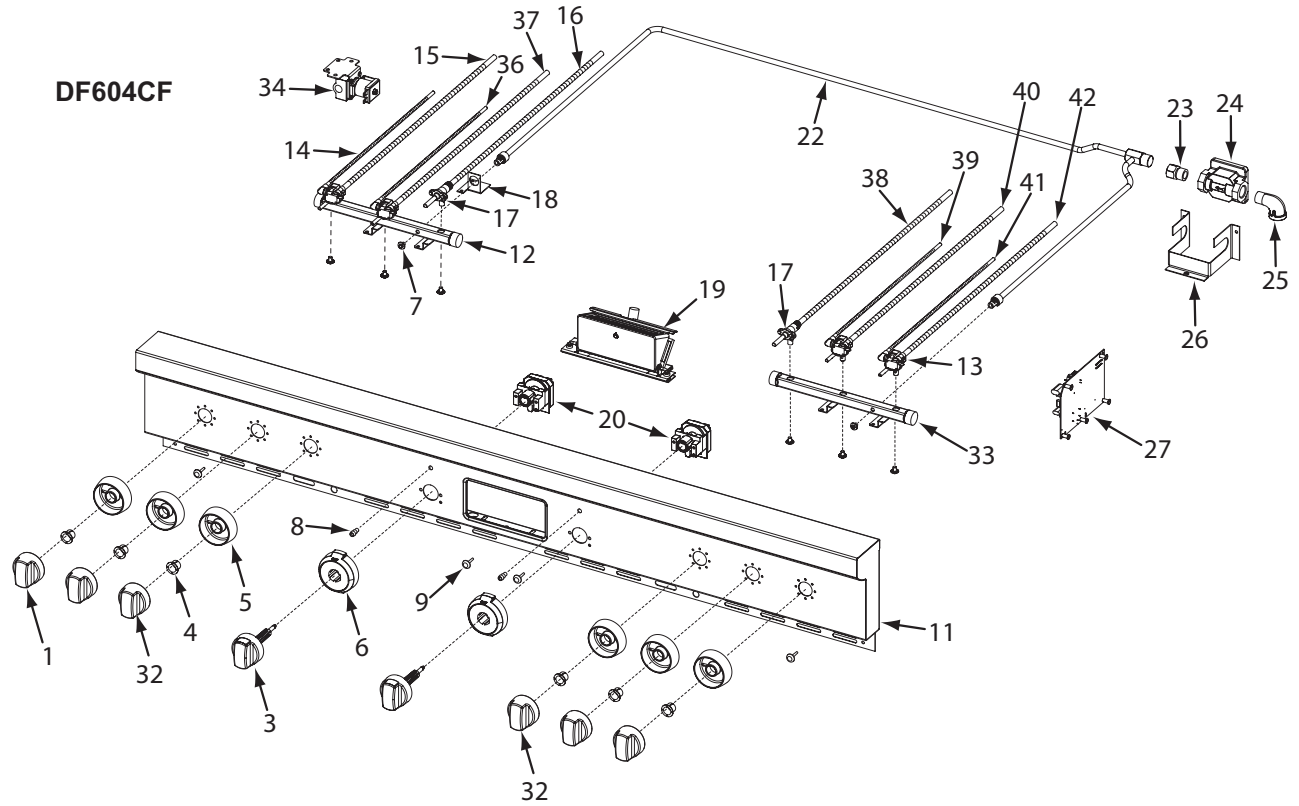

Parts List with Exploded Views **Dual Fuel-3 Series** **WOLF®**

60" Dual Fuel Range Manifold Parts List (1 of 3)

<u>Ref #</u>	<u>Part #</u>	<u>Description</u>
1	802107	Burner Knob, Red
	804141	Burner Knob, Black
2	802112	Griddle Knob, Red
	804142	Griddle Knob, Black
3	802238	Oven Selector Knob, Red
	802239	Oven Selector Knob, Black
4	804137	Knob Insert, Nyliner
5	804639	Burner Knob, Bezel, Platinum
	802082	Burner Knob, Bezel, Chrome
	804637	Burner Knob, Bezel, Brass
6	804642	Function Selector Bezel, Platinum
	802081	Function Selector Bezel 30/36, Crm
	804640	Function Selector Bezel 30/36, Brass
7	802439	Manifold Screw
8	804067	Indicator Light, 2V LED
9	805293	Bumper, Door, Df
10	804068	Indicator Light, Griddle 120V LED
11	804046	Bullnose Weldment, DF604CF
12	804328	Gas Manifold, French Top, 60DF
13	802018	Burner Valve, Df - Ng
	802400	Burner Valve, Df - LP
	804349	Valve, 9.2k Burner, Df Ng
	804356	Valve, 9.2k Burner, Df LP
	807141	Valve Switch
14	803177	Flex Tubing Service Kit, 3/16"x23"
15	803176	Flex Tubing Service Kit, 1/4"x24"
16	803176	Flex Tubing Service Kit, 1/4"x24"
17	802199	Valve, Char-Fr Top DF
18	804310	Bracket, Manifold Support
19	806828	ECH Assembly, Double
20	802240	Selector Switch
21	804328	Gas Manifold, French Top, 60DF
22	805286	Gas Line, DF604CF
23	804149	Adapter, .50 X .50 Pipe
24	801097	Regulator, Gas Valve
25	804150	Street Elbow, .50 Black Pipe
26	802475	Regulator Box, Bottom
27	802095	Direct Spark Ignition Board DSI
28	805787	Thermostat, Griddle, DF
29	804047	Bull Nose Weldment, DF604GF
30	804326	Gas Manifold, 60DF
31	805286	Gas Line, DF604CF, DF604GF
32	802111	Charbroiler, Front Knob, Red
	804143	Charbroiler, Front Knob, Black
33	804328	Gas Manifold, French Top, 60DF
34	802089	Solenoid, Single
35	802200	Valve, Griddle Shut Off
36	803177	Flex Tubing Service Kit, 3/16"x23"
37	803176	Flex Tubing Service Kit, 1/4"x24"
38	803176	Flex Tubing Service Kit, 1/4"x24"
39	803177	Flex Tubing Service Kit, 3/16"x23"
40	803176	Flex Tubing Service Kit, 1/4"x24"
41	803180	Flex Tubing Service Kit, 3/16"x12"
42	803178	Flex Tubing Service Kit, 1/4"x12"

Not Shown

804071	Wire Harness, Pod To Knob Df
713810	Switch, Valve Ignition - FT, Char
719377	Fitting, Straight 3/8" (Solenoid)

WOLF® Dual Fuel-3 Series Parts List with Exploded Views

60" Dual Fuel Range Manifold Exploded View (1 of 3)