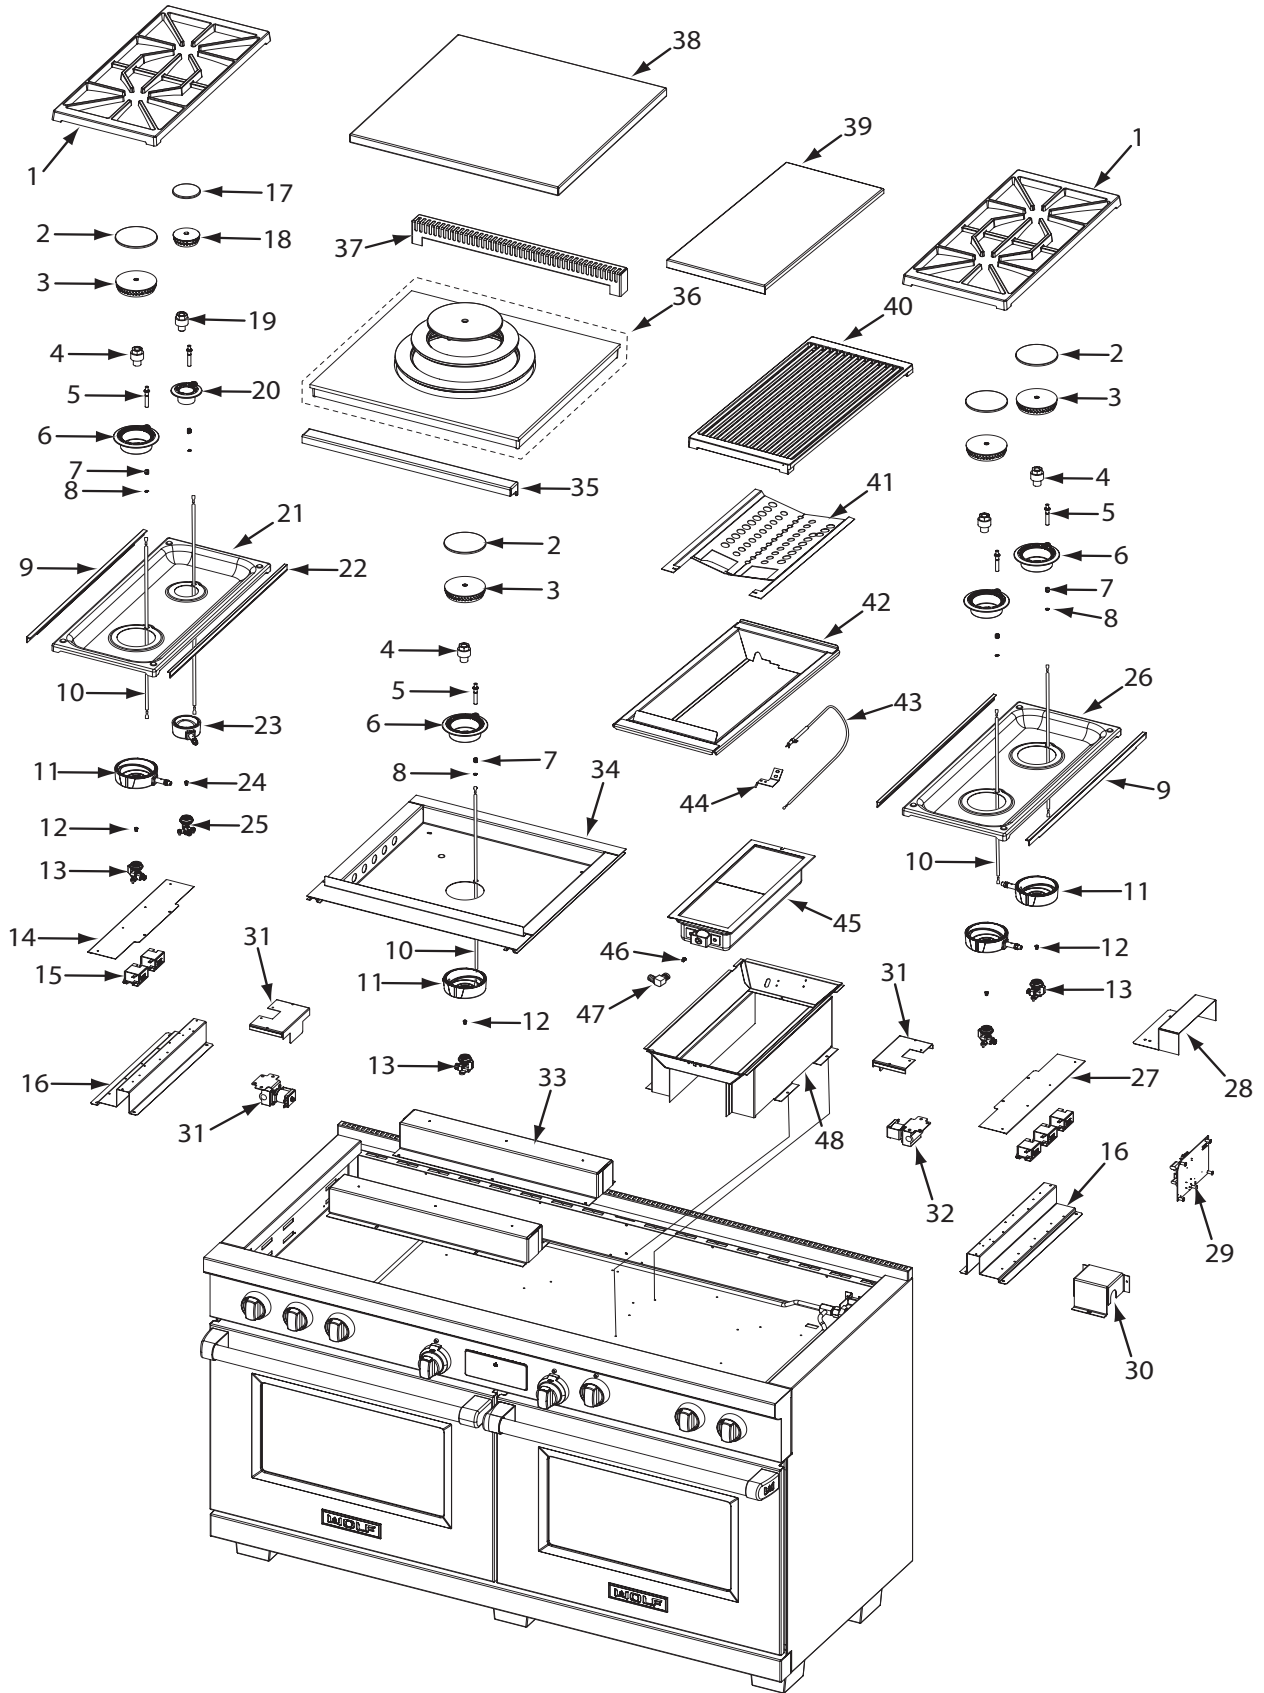

Parts List with Exploded Views **Dual Fuel-3 Series** **WOLF®**

60" Dual Fuel Range Top Parts List for DF604CF

<u>Ref #</u>	<u>Part #</u>	<u>Description</u>
1	802431	Grate, Burner W/Rubber Pad
2	804514	Burner Cap Assy, Lg
3	804875	Burner Head, Lg
4	802146	Venturi, Lg
5	805299	Igniter, 9.2K
	802449	Igniter, 15K
6	802399	Inner Distribution Ring, Lg
7	720824	Spring, Electrode
8	802499	Clip, Electrode
9	802421	Pan Extrusion
10	801274	Lead Wire, 30"
11	802398	Outer Distribution Ring, Lg
	802276	Outer Distribution Ring, Lg Lp
12	804122	Orifice, Main, Nat, Lg
	804123	Orifice, Main, Lp, Lg
13	802404	Jet Holder, Lg-Natural
	802405	Jet Holder, Lg-Lp
14	805210	Deflector Shield, Burner
15	801232	Spark Module 0+1
16	802032	Burner Support
17	804512	Burner Cap Assy, Sml
18	804877	Burner Head, Sml
19	805731	Venturi, Small
20	804358	Inner Distribution Ring, Sml
21	804314	Burner Pan 2, With Simmer
22	805256	Pan Extrusion, short
23	800470	Outer Distribution Ring, Sml
	802679	Outer Dist. Ring, Small, Lp
24	801325	Orifice, Main, Nat, Sml
	801319	Orifice, Main, Lp, Sml
25	805730	Jet Holder, Sml
	805729	Jet Holder, Small, Lp
26	802069	Burner Pan 2
27	804138	Deflector Shield, Burner
28	804806	DSI Board Cover
29	802095	DSI Board
30	804633	Regulator Box Top
31	804805	Solenoid Cover
32	802089	Solenoid, Single
33	805742	Base Support, French Top
34	804360	Pan Weld Assy, French Top
35	802467	Trim, French Top Front
36	805995	Components, French Top, DF
37	802466	Vent, French Top
38	804322	Cover, French Top
39	804320	Charbroiler Cover
40	802136	Grate, Charbroiler
41	805294	Radiant - Char, Rear
42	802120	Ir Weld Assy, Griddle
43	804317	Electrode, 24
44	804178	Bracket, Spaker Ir
45	714901	Infrared Burner Assy- Char
46	800837	Orifice, Ir, Nat # 50 Char
	801011	Orifice, Ir Lp #57 Char
47	800258	Elbow 3/8" X 3/8"
48	802120	Ir Weld Assy, Griddle

Not Shown for DF604CF

804874	O-Ring Seal Kit - Lg Burner	804125	Orifice, Simmer, Lp, Lg
804876	O-Ring Seal Kit - Sml Burner	802947	Orifice, Simmer, Nat, Sml
806760	Wire Harness, Main	802948	Orifice, Simmer, Lp, Sml
802497	Wire Harness, DF604CF	804372	Wok Grate w/Feet
		719377	Fitting, Straight 3/8" (Solenoid)

WOLF® Dual Fuel-3 Series Parts List with Exploded Views

60" Dual Fuel Range Top Exploded View for DF604CF