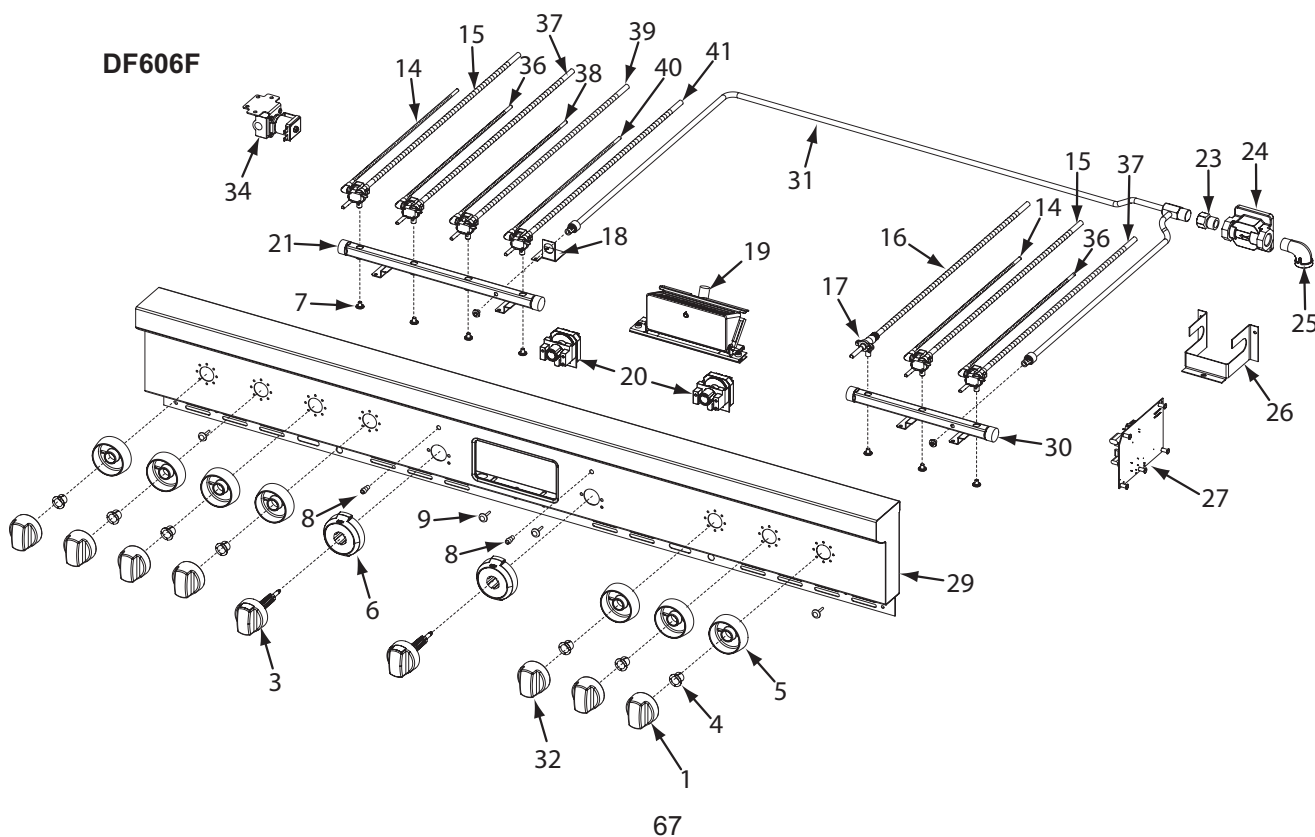

Parts List with Exploded Views **Dual Fuel-3 Series** **WOLF®**

60" Dual Fuel Range Manifold Parts List (3 of 3)

<u>Ref #</u>	<u>Part #</u>	<u>Description</u>
1	802107	Burner Knob, Red
	804141	Burner Knob, Black
2	802112	Griddle Knob, Red
	804142	Griddle Knob, Black
3	802238	Oven Selector Knob, Red
	802239	Oven Selector Knob, Black
4	804137	Knob Insert, Nyliner
5	804639	Burner Knob, Bezel, Platinum
	802082	Burner Knob, Bezel, Chrome
	804637	Burner Knob, Bezel, Brass
6	804642	Function Selector Bezel, Platinum
	802081	Function Selector Bezel 30/36, Crm
	804640	Function Selector Bezel 30/36, Brass
7	802439	Manifold Screw
8	804067	Indicator Light, 2V LED
9	805293	Bumper, Door, Df
10	804067	Indicator Light, 2V LED
11	804043	Bullnose Weldment, DF606DC
12	804323	Gas Manifold, 4 valve, 60DF
13	802018	Burner Valve, Df - Ng
	802400	Burner Valve, Df - LP
	804349	Valve, 9.2k Burner, Df Ng
	804356	Valve, 9.2k Burner, Df LP
	807141	Valve Switch
14	803177	Flex Tubing Service Kit, 3/16"x23"
15	803176	Flex Tubing Service Kit, 1/4"x24"
16	803176	Flex Tubing Service Kit, 1/4"x24"
17	802199	Valve, Char-Fr Top DF
18	804310	Bracket, Manifold Support
19	806828	ECH Assembly, Double
20	802240	Selector Switch
21	804323	Gas Manifold, 4 valve, 60DF
22	805287	Gas Line, DF604DC
23	804149	Adapter, .50 X .50 Pipe
24	801097	Regulator, Gas Valve
25	804150	Street Elbow, .50 Black Pipe
26	802475	Regulator Box, Bottom
27	802095	Direct Spark Ignition Board DSI
28	805787	Thermostat, Griddle, DF
29	804045	Bull Nose Weldment, DF604F
30	805270	Gas Manifold, DF606DG
31	805287	Gas Line, DF606F
32	802111	Charbroiler, Front Knob, Red
	804143	Charbroiler, Front Knob, Black
33	804330	Gas Manifold, Char-Griddle, 60DF
34	802089	Solenoid, Single
35	802200	Valve, Griddle Shut Off
36	803180	Flex Tubing Service Kit, 3/16"x12"
37	803178	Flex Tubing Service Kit, 1/4"x12"
38	803177	Flex Tubing Service Kit, 3/16"x23"
39	803176	Flex Tubing Service Kit, 1/4"x24"
40	803180	Flex Tubing Service Kit, 3/16"x12"
41	803178	Flex Tubing Service Kit, 1/4"x12"
42	803176	Flex Tubing Service Kit, 1/4"x24"

Not Shown

804071	Wire Harness, Pod To Knob Df
713810	Switch, Valve Ignition - FT, Char

WOLF® Dual Fuel-3 Series Parts List with Exploded Views

60" Dual Fuel Range Manifold Exploded View (3 of 3)