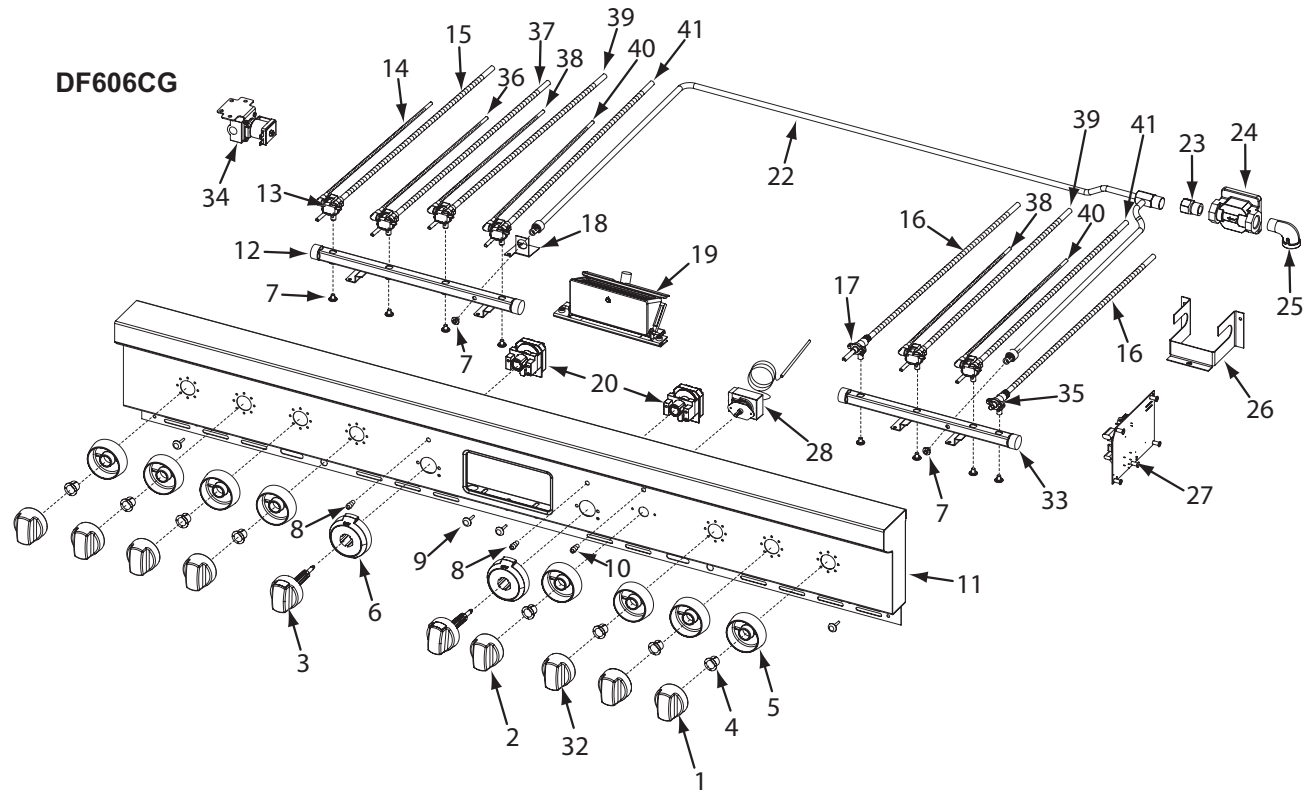

Parts List with Exploded Views **Dual Fuel-3 Series** **WOLF®**

60" Dual Fuel Range Manifold Parts List (2 of 3)

<u>Ref #</u>	<u>Part #</u>	<u>Description</u>
1	802107	Burner Knob, Red
	804141	Burner Knob, Black
2	802112	Griddle Knob, Red
	804142	Griddle Knob, Black
3	802238	Oven Selector Knob, Red
	802239	Oven Selector Knob, Black
4	804137	Knob Insert, Nylon
5	804639	Burner Knob, Bezel, Platinum
	802082	Burner Knob, Bezel, Chrome
	804637	Burner Knob, Bezel, Brass
6	804642	Function Selector Bezel, Platinum
	802081	Function Selector Bezel 30/36, Crm
	804640	Function Selector Bezel 30/36, Brass
7	802439	Manifold Screw
8	804067	Indicator Light, 2V LED
9	805293	Bumper, Door, Df
10	804068	Indicator Light, Griddle 120V LED
11	804044	Bullnose Weldment, DF606CG
12	804323	Gas Manifold, 4 valve, 60DF
13	802018	Burner Valve, Df - Ng
	802400	Burner Valve, Df - LP
	804349	Valve, 9.2k Burner, Df Ng
	804356	Valve, 9.2k Burner, Df LP
	807141	Valve Switch
14	803177	Flex Tubing Service Kit, 3/16"x23"
15	803176	Flex Tubing Service Kit, 1/4"x24"
16	803176	Flex Tubing Service Kit, 1/4"x24"
17	802199	Valve, Char-Fr Top DF
18	804310	Bracket, Manifold Support
19	806828	ECH Assembly, Double
20	802240	Selector Switch
21	804323	Gas Manifold, 4 valve, 60DF
22	805287	Gas Line, DF604CF
23	804149	Adapter, .50 X .50 Pipe
24	801097	Regulator, Gas Valve
25	804150	Street Elbow, .50 Black Pipe
26	802475	Regulator Box, Bottom
27	802095	Direct Spark Ignition Board DSI
28	805787	Thermostat, Griddle, DF
29	804042	Bull Nose Weldment, DF604GF
30	805270	Gas Manifold, DF606DG
31	805287	Gas Line, DF606DG
32	802111	Charbroiler, Front Knob, Red
	804143	Charbroiler, Front Knob, Black
33	804330	Gas Manifold, Char-Griddle, 60DF
34	802089	Solenoid, Single
35	802200	Valve, Griddle Shut Off
36	803180	Flex Tubing Service Kit, 3/16"x12"
37	803178	Flex Tubing Service Kit, 1/4"x12"
38	803177	Flex Tubing Service Kit, 3/16"x23"
39	803176	Flex Tubing Service Kit, 1/4"x24"
40	803180	Flex Tubing Service Kit, 3/16"x12"
41	803178	Flex Tubing Service Kit, 1/4"x12"
42	803176	Flex Tubing Service Kit, 1/4"x24"

Not Shown

804071	Wire Harness, Pod To Knob Df
713810	Switch, Valve Ignition - FT, Char
719377	Fitting, Straight 3/8" (Solenoid)

WOLF® Dual Fuel-3 Series Parts List with Exploded Views

60" Dual Fuel Range Manifold Exploded View (2 of 3)