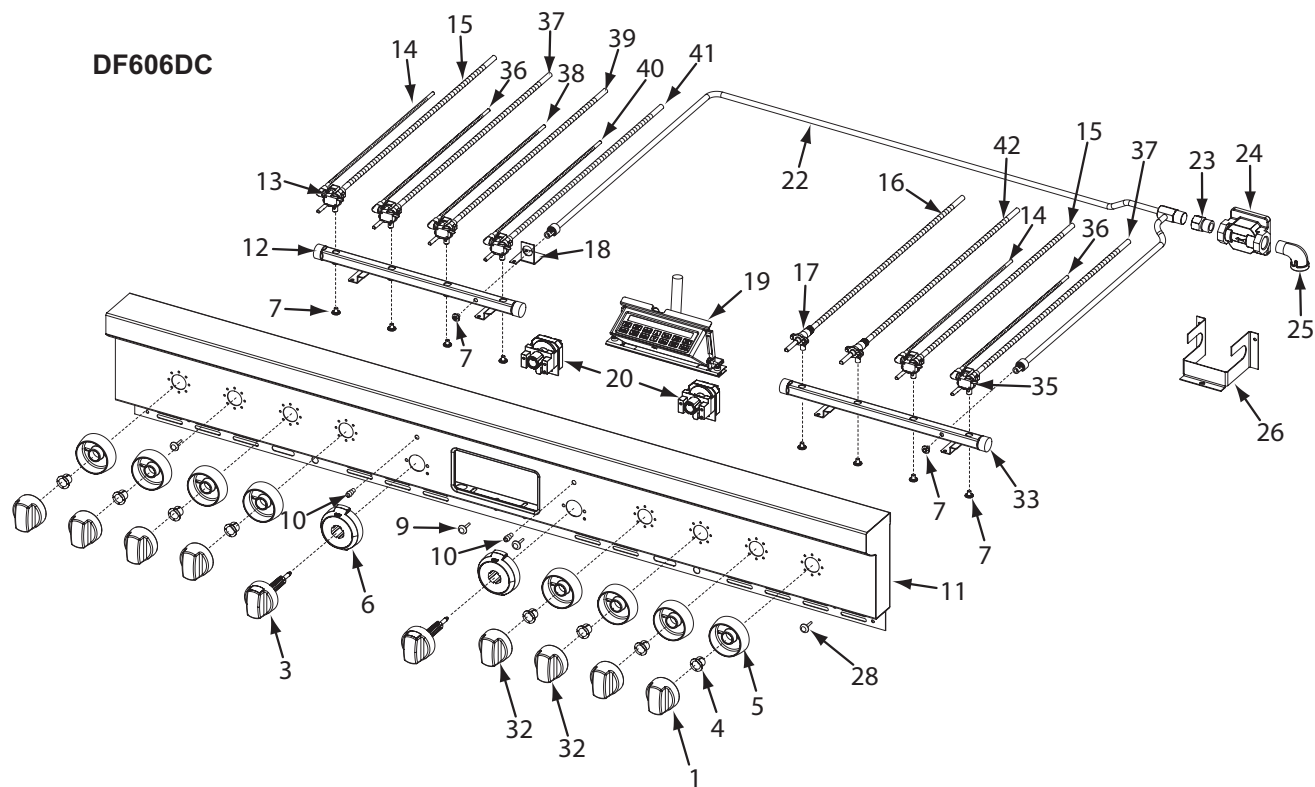

Parts List with Exploded Views **Dual Fuel-3 Series** **WOLF®**

60" Dual Fuel Range Manifold Parts List (3 of 3)

<u>Ref #</u>	<u>Part #</u>	<u>Description</u>
1	802107	Burner Knob, Red
	804141	Burner Knob, Black
2	802112	Griddle Knob, Red
	804142	Griddle Knob, Black
3	802238	Oven Selector Knob, Red
	802239	Oven Selector Knob, Black
4	804137	Knob Insert, Nyliner
5	804639	Burner Knob, Bezel, Platinum
	802082	Burner Knob, Bezel, Chrome
	804637	Burner Knob, Bezel, Brass
6	804642	Function Selector Bezel, Platinum
	802081	Function Selector Bezel 30/36, Crm
	804640	Function Selector Bezel 30/36, Brass
7	802439	Manifold Screw
8	804067	Indicator Light, 2V LED
9	805293	Bumper, Door, Df
10	804067	Indicator Light, 2V LED
11	804043	Bullnose Weldment, DF606DC
12	804323	Gas Manifold, 4 valve, 60DF
13	802018	Burner Valve, Df - Ng
	802400	Burner Valve, Df - LP
	804349	Valve, 9.2k Burner, Df Ng
	804356	Valve, 9.2k Burner, Df LP
	807141	Valve Switch
14	803177	Flex Tubing Service Kit, 3/16"x23"
15	803176	Flex Tubing Service Kit, 1/4"x24"
16	803176	Flex Tubing Service Kit, 1/4"x24"
17	802199	Valve, Char-Fr Top DF
18	804310	Bracket, Manifold Support
19	806828	ECH Assembly, Double
20	802240	Selector Switch
21	804323	Gas Manifold, 4 valve, 60DF
22	805287	Gas Line, DF604DC
23	804149	Adapter, .50 X .50 Pipe
24	801097	Regulator, Gas Valve
25	804150	Street Elbow, .50 Black Pipe
26	802475	Regulator Box, Bottom
27	802095	Direct Spark Ignition Board DSI
28	805787	Thermostat, Griddle, DF
29	804045	Bull Nose Weldment, DF604F
30	805270	Gas Manifold, DF606DG
31	805287	Gas Line, DF606F
32	802111	Charbroiler, Front Knob, Red
	804143	Charbroiler, Front Knob, Black
33	804330	Gas Manifold, Char-Griddle, 60DF
34	802089	Solenoid, Single
35	802200	Valve, Griddle Shut Off
36	803180	Flex Tubing Service Kit, 3/16"x12"
37	803178	Flex Tubing Service Kit, 1/4"x12"
38	803177	Flex Tubing Service Kit, 3/16"x23"
39	803176	Flex Tubing Service Kit, 1/4"x24"
40	803180	Flex Tubing Service Kit, 3/16"x12"
41	803178	Flex Tubing Service Kit, 1/4"x12"
42	803176	Flex Tubing Service Kit, 1/4"x24"

Not Shown

804071	Wire Harness, Pod To Knob Df
713810	Switch, Valve Ignition - FT, Char

WOLF® Dual Fuel-3 Series Parts List with Exploded Views

60" Dual Fuel Range Manifold Exploded View (3 of 3)