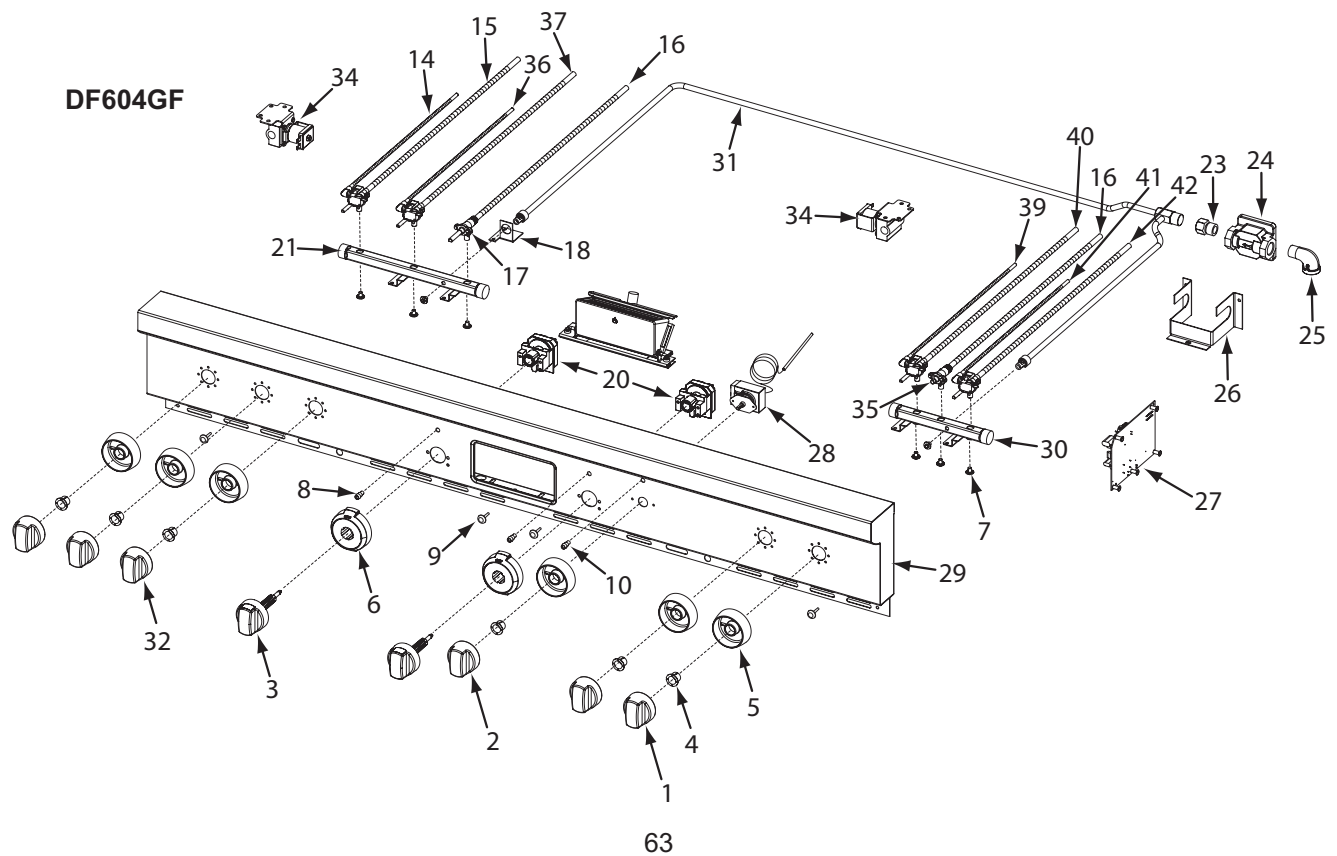

Not Shown

804071	Wire Harness, Pod To Knob Df
713810	Switch, Valve Ignition - FT, Char
719377	Fitting, Straight 3/8" (Solenoid)

WOLF® Dual Fuel-3 Series Parts List with Exploded Views

60" Dual Fuel Range Manifold Exploded View (1 of 3)